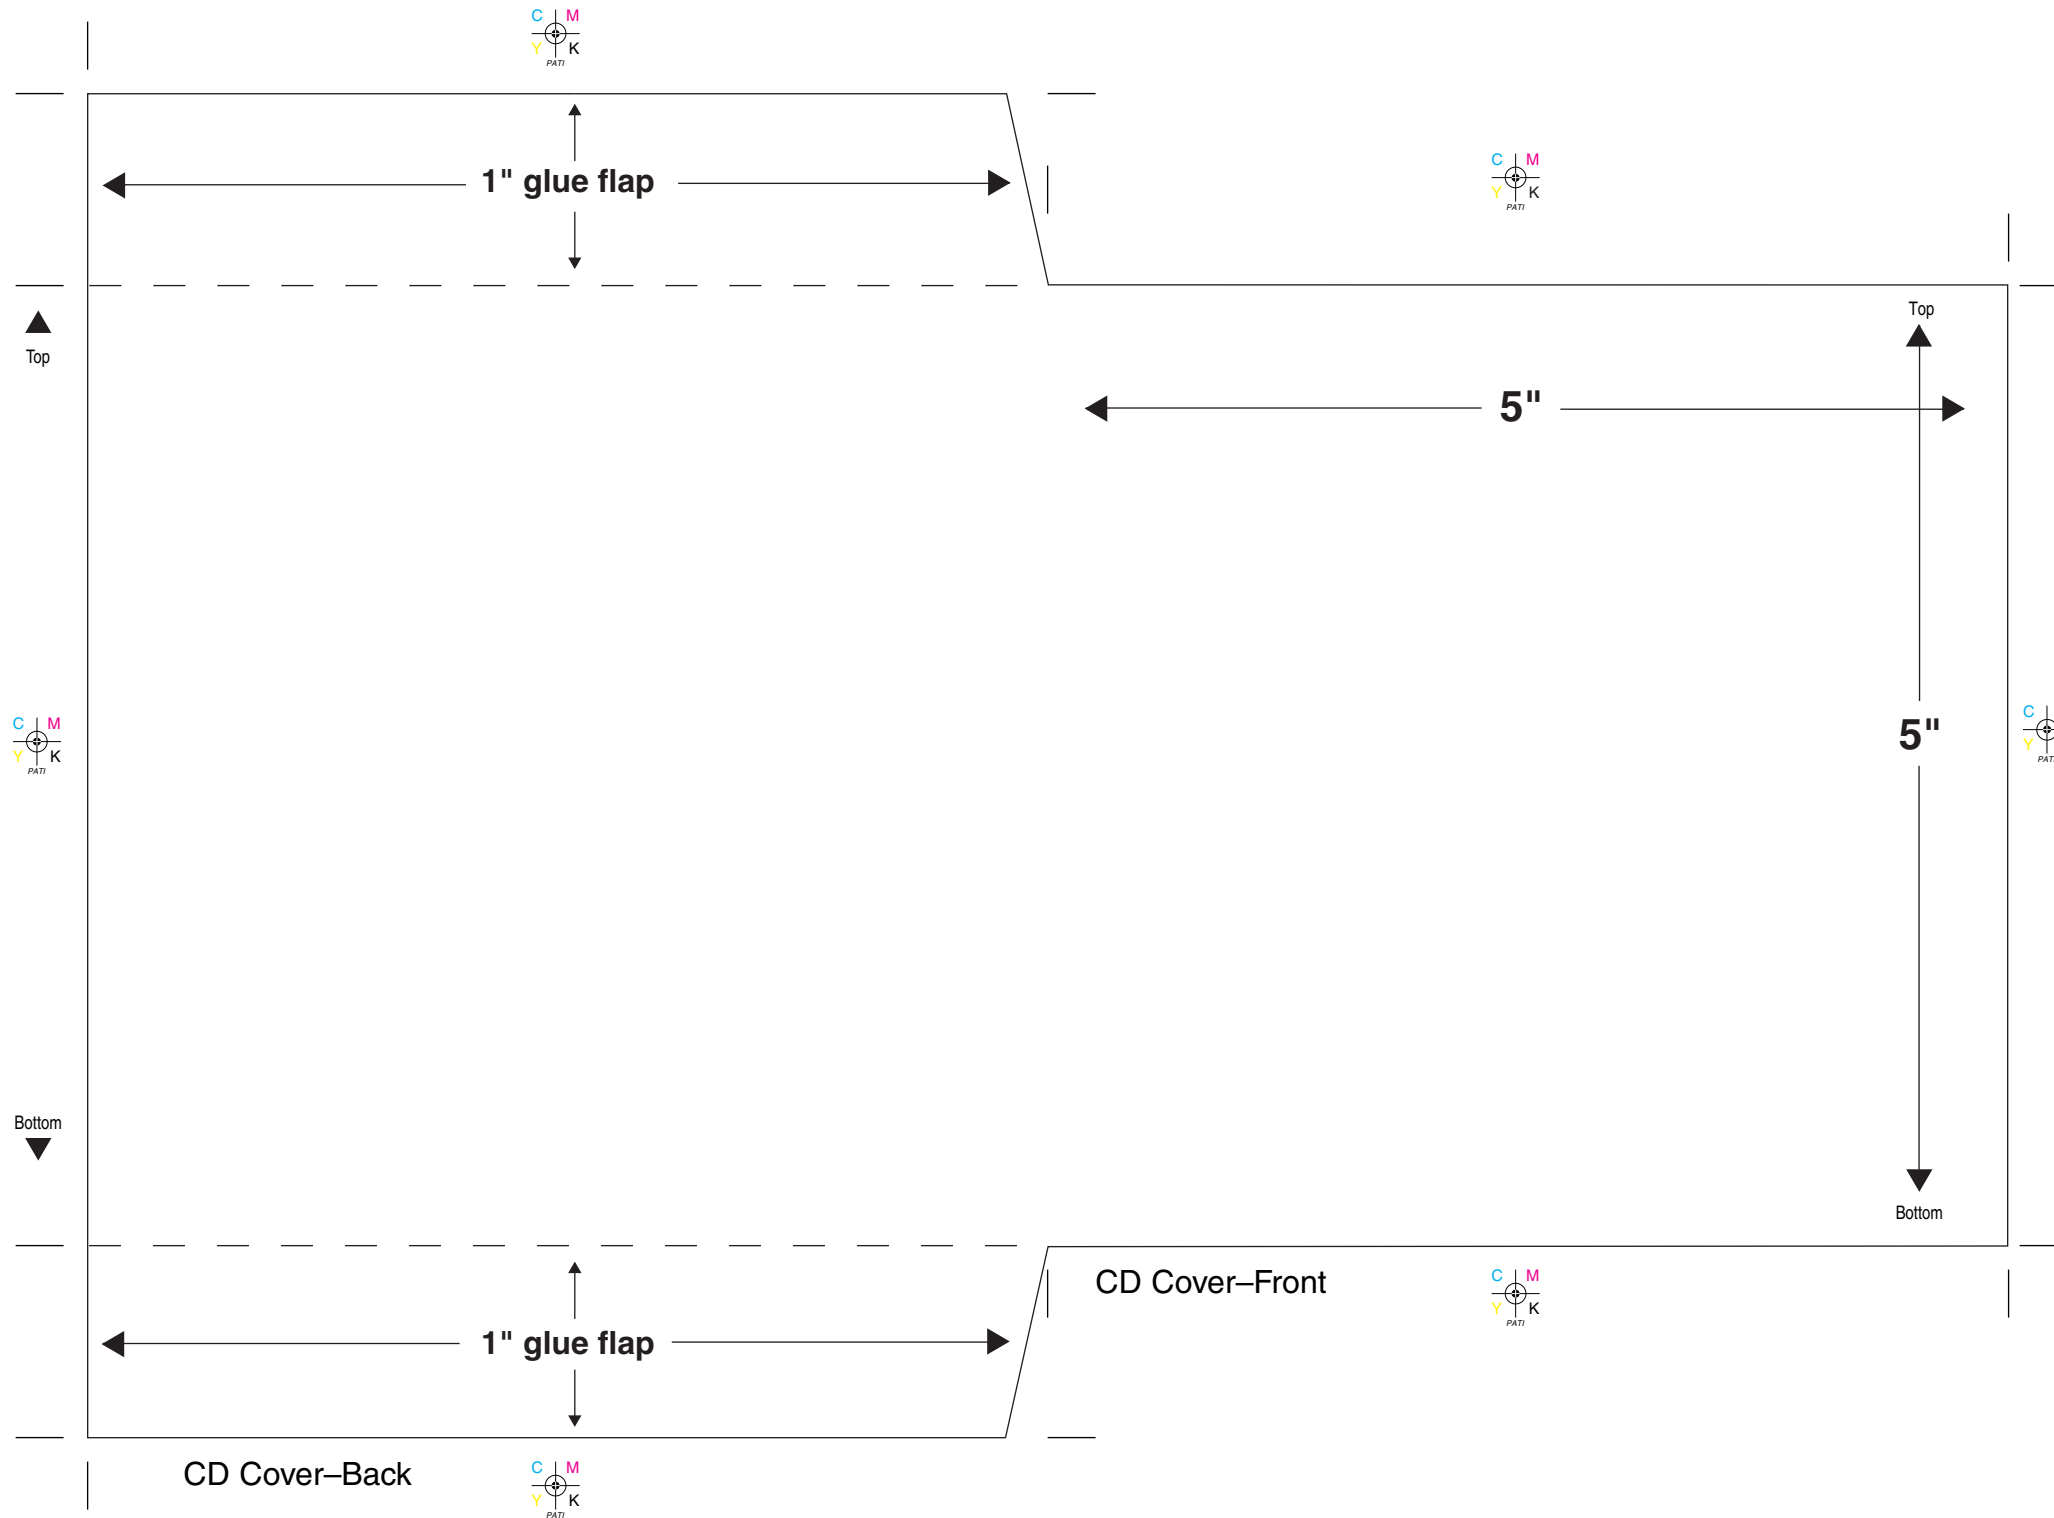

CD SLEEVE

ADD 1/8" BLEED OVERALL

Copyright © 2009 ALOM Technologies. All rights reserved.

For more information about this template and how to use it, please send an e-mail to customerservice@alom.com or refer to our general art work specifications.